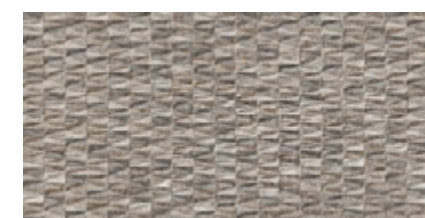

Deco Canyon Almond 45x90 / 17,7"x35,5" **GF-20512D**

Canyon Almond 32x62,5 / 12,6"x24,6" **GF-20355B**

Deco Canyon Almond 32x62,5 / 12,6"x24,6" **GF-20355D**

Mosaico Canyon Almond 30x30 / 11,8"x11,8" **GF-20045**

Canyon Grey 45x90 / 17,7"x35,5" **GF-20512B**

Deco Canyon Grey 45x90 / 17,7"x35,5" **GF-20512D**

Canyon Grey 32x62,5 / 12,6"x24,6" **GF-20355B**

Deco Canyon Grey 32x62,5 / 12,6"x24,6" **GF-20355D**

Mosaico Canyon Grey 30x30 / 11,8"x11,8" **GF-20045**

Canyon Natural 45x90 / 17,7"x35,5" **GF-20512B**

Deco Canyon Natural 45x90 / 17,7"x35,5" **GF-20512D**

Canyon Natural 32x62,5 / 12,6"x24,6" **GF-20355B**

Deco Canyon Natural 32x62,5 / 12,6"x24,6" **GF-20355D**